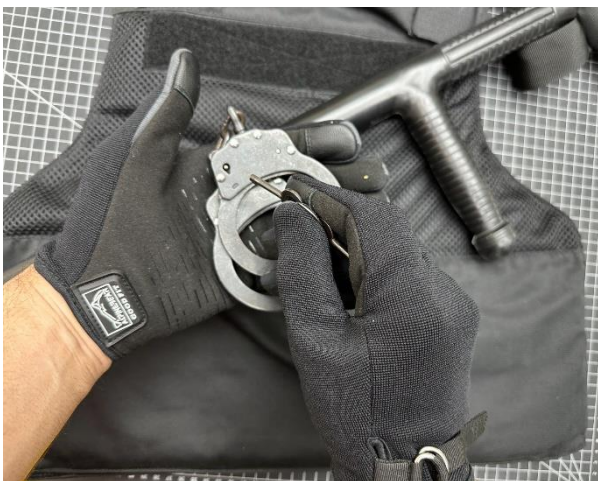

**GOODFIT** tactical glove allows users to act with maximum speed and precision while providing ease of mind. This Patrol Glove combines extreme tactility with long-term durability to become your essential tool of the trade. Featuring a HPPE lined, professionals will be given ease of mind when dealing with sharp objects on the job. Whatever the task at hand, this glove will perform with excellence.

## Maximum wearing comfort with optimum grip

The synthetic suede palm with silicone reinforcement provides excellent grip. You'll never have to worry about a slip of grip or cumbersome fit. Whatever the task at hand, this glove will perform with excellence. Back of hand lightweight breathable stretch knitted materials allow for a precise fit and professional appearance, Trendy reflective printing at fingers for better visibility and safety at dark.

HPPE inner lining for excellent cut protection to keep your hands safe responsive, Mobile compatible index finger, Adjustable techpro wrist closure.

## Material and design

<b>Palm</b>	Synthetic leather for excellent grip on smooth and wet surfaces
<b>Back of hand</b>	Made of nylon spandex
<b>Lining</b>	Cut-resistant HPPE
<b>Cuff</b>	Techpro wrist closer strap