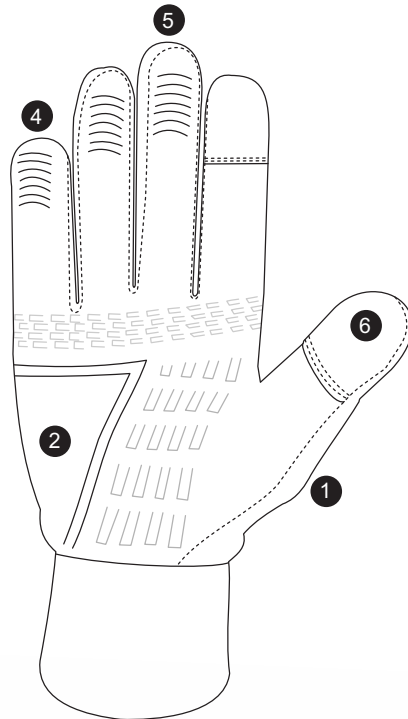

**STUNG**

**7027**

Introducing the Puncture Pro by Alpinebear, a groundbreaking innovation in protective glove technology. After years of research, this revolutionary glove offers unparalleled hypodermic needle puncture resistance while providing exceptional grip and comfort. The Puncture Pro boasts durable synthetic leather palms with silicon printing for enhanced grip, touchscreen technology in the index and thumb for convenience, and flexible knit materials at the back for a comfortable fit. Additionally, the palm is lined with two layers of special cut-resistance and puncture-resistance flexible mesh, and feature a Modacrylic cuff to prevent dirt ingress. Experience the next level of protection and tactility with the Puncture Pro.

### Technologies & Martials:

-  Engineered to act as a second skin of your hand while maintaining all leading properties which don't compromise over mechanical hazards while living in a feather weight body.
-  Glove is made with heat hide which is fire retardant leather in accordance to EN659 standards and has enhanced grip properties for better performance in real time.
-  For firearm professionals this Glove's design and fitting is crafted with precise measures that makes it very practical for rifle and gun shooting.
-  The material used in this gloves provide exceptional dexterity, making it practical for handling or lifting up slim objects like a pen or opening handcuffs and key.
-  DuPont Kevlar used in finger tip which protect against spooky objects like needles which don't penetrate and puncture the glove in accordance to EN388 Standard.
-  This glove features touchscreen compatibility, allowing users to operate their cellphones without removing the gloves.
-  The Outer shell is made with soft-shell fabric, which is breathable, waterproof and practically comfortable in various number of weathers.