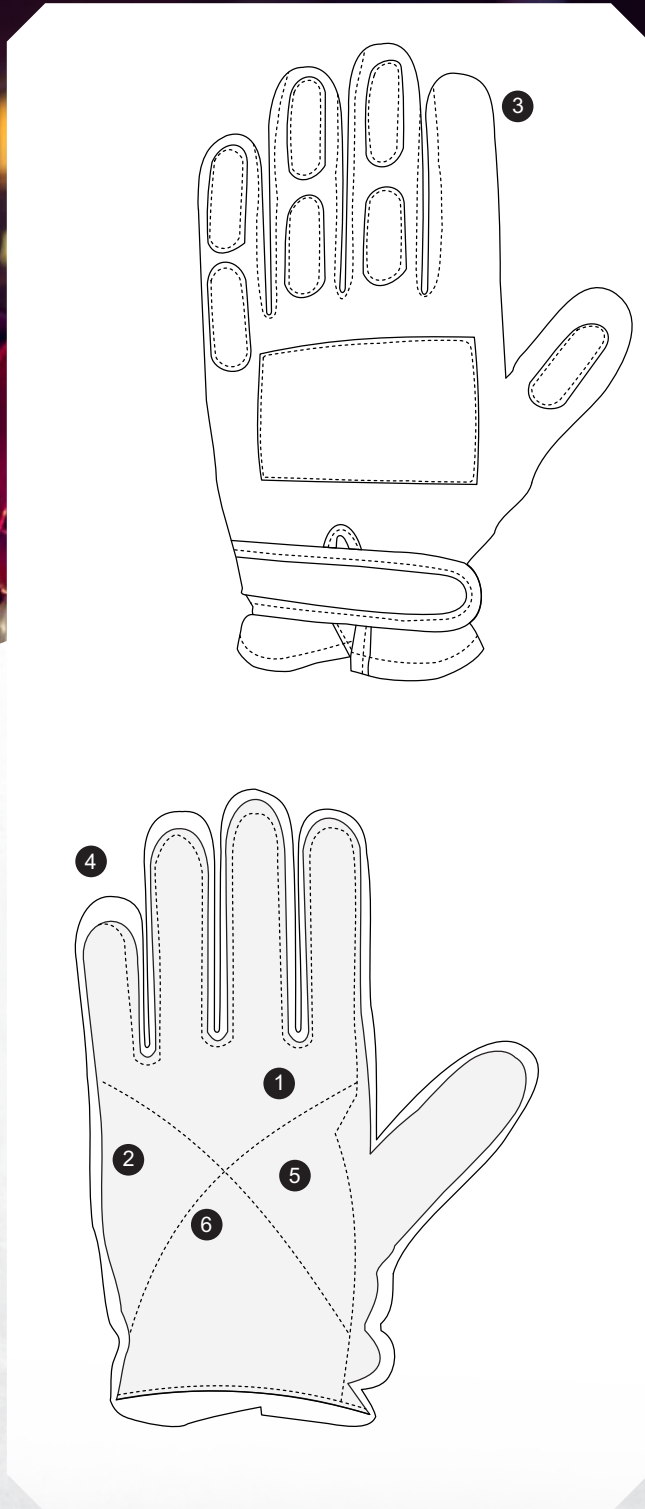

IMPACT PRO

6955

The Impact pro Glove is designed for anti-riot and tactical operations, providing exceptional protection, durability, and comfort for professional in high-risk environments. Made from premium cow leather, the palm and fingers offer superior abrasion resistance while suede leather reinforcement enhances grip and longevity. To ensure impact protection the glove is equipped with 7mm rubber padding strategically placed over the knuckles, fingers, and cuff, effectively absorbing shocks and reducing injury risks during comfortable use. The hook and loop closure at the wrist secures a snug, adjustable fit, preventing slippage during intense use. With its rugged construction and ergonomic design, the shock safe Glove is the ultimate choice for law enforcement, riot control units, and tactical professionals who require reliable hand protection in extreme situation.

Technologies & Martials:

-  Glove is padded on various places which can resist with maximum amount of impact that protect Carpal Bones of Hand Skeleton. We offer modification to our clients in every design.
-  Glove is made with heat hide which is fire retardant leather in accordance to EN659 standards and has enhanced grip properties for better performance in real time.
-  For firearm professionals this Glove's design and fitting is crafted with precise measures that makes it very practical for rifle and gun shooting.
-  The material used in this gloves provide exceptional dexterity, making it practical for handling or lifting up slim objects like a pen or opening handcuffs and key.
-  Tested with K9 professionals this glove can handle tougher breeds without causing tear or injuries.
-  The glove's palm is reinforced for enhanced abrasion resistance, allowing it to endure multiple activities that involve frequent rubbing against the surface. This reinforcement helps protect the primary layer of the palm from damage, ensuring durability and longevity.